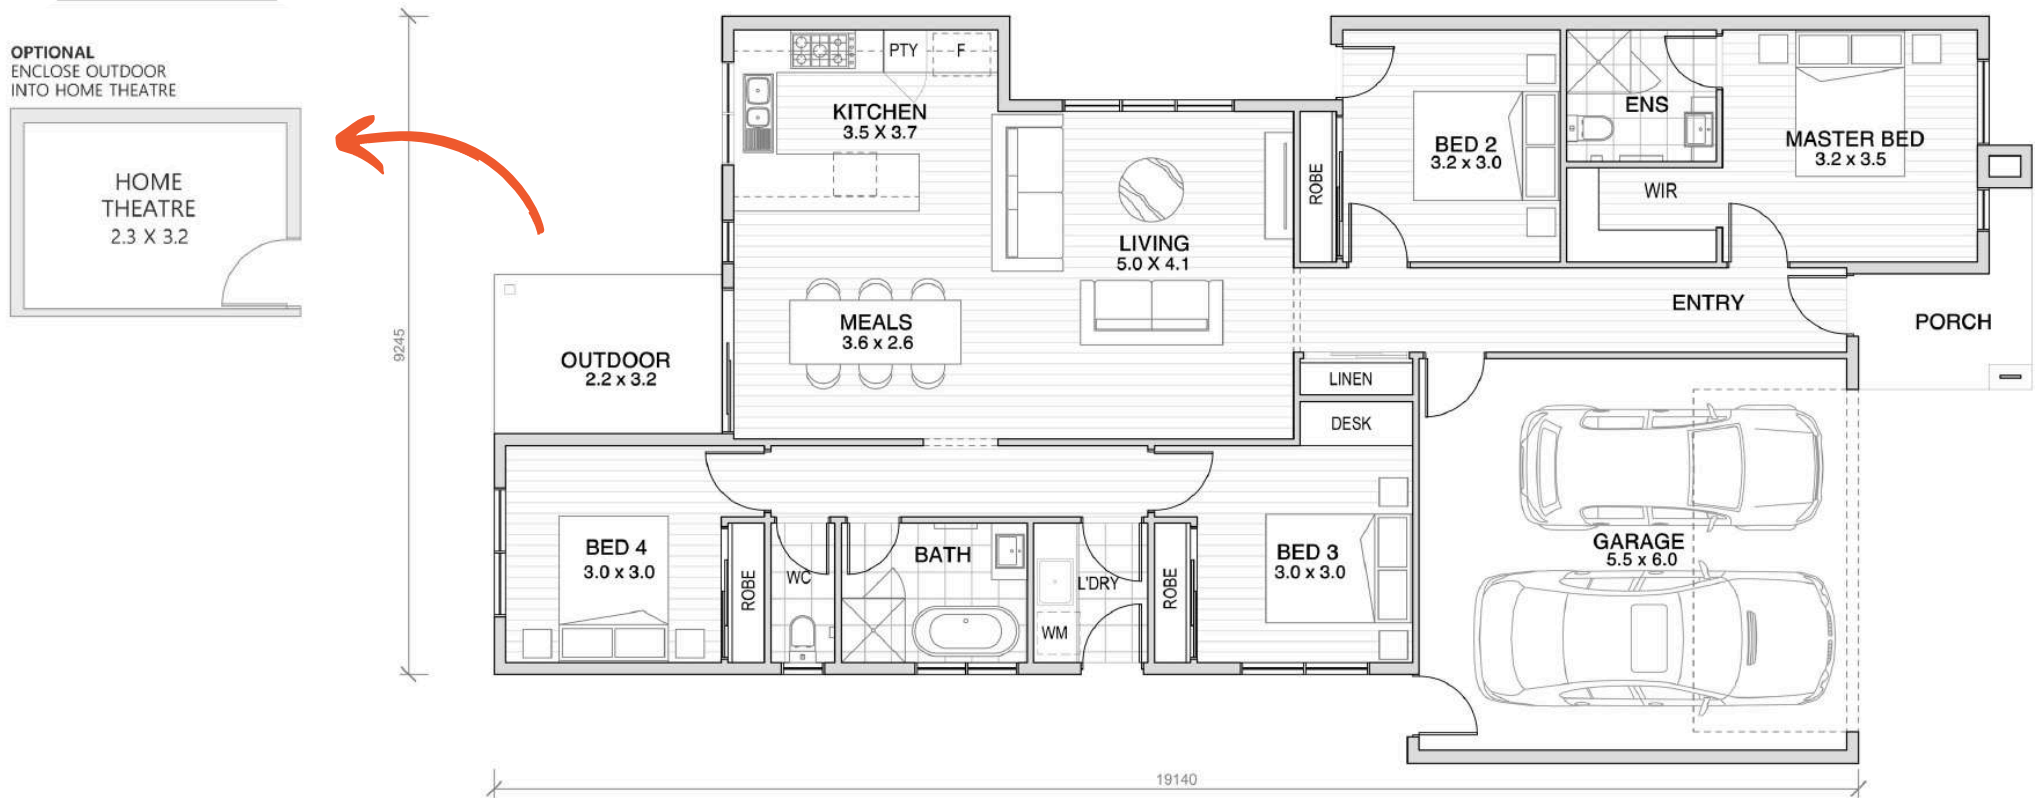

# VIOLA 21

# LIFESTYLE *living*

-  4  
BED
-  2  
BATH
-  2  
GARAGE
-  1  
LIVING

Minimum Lot Depth **28m**

Minimum Lot Width **10.5m**